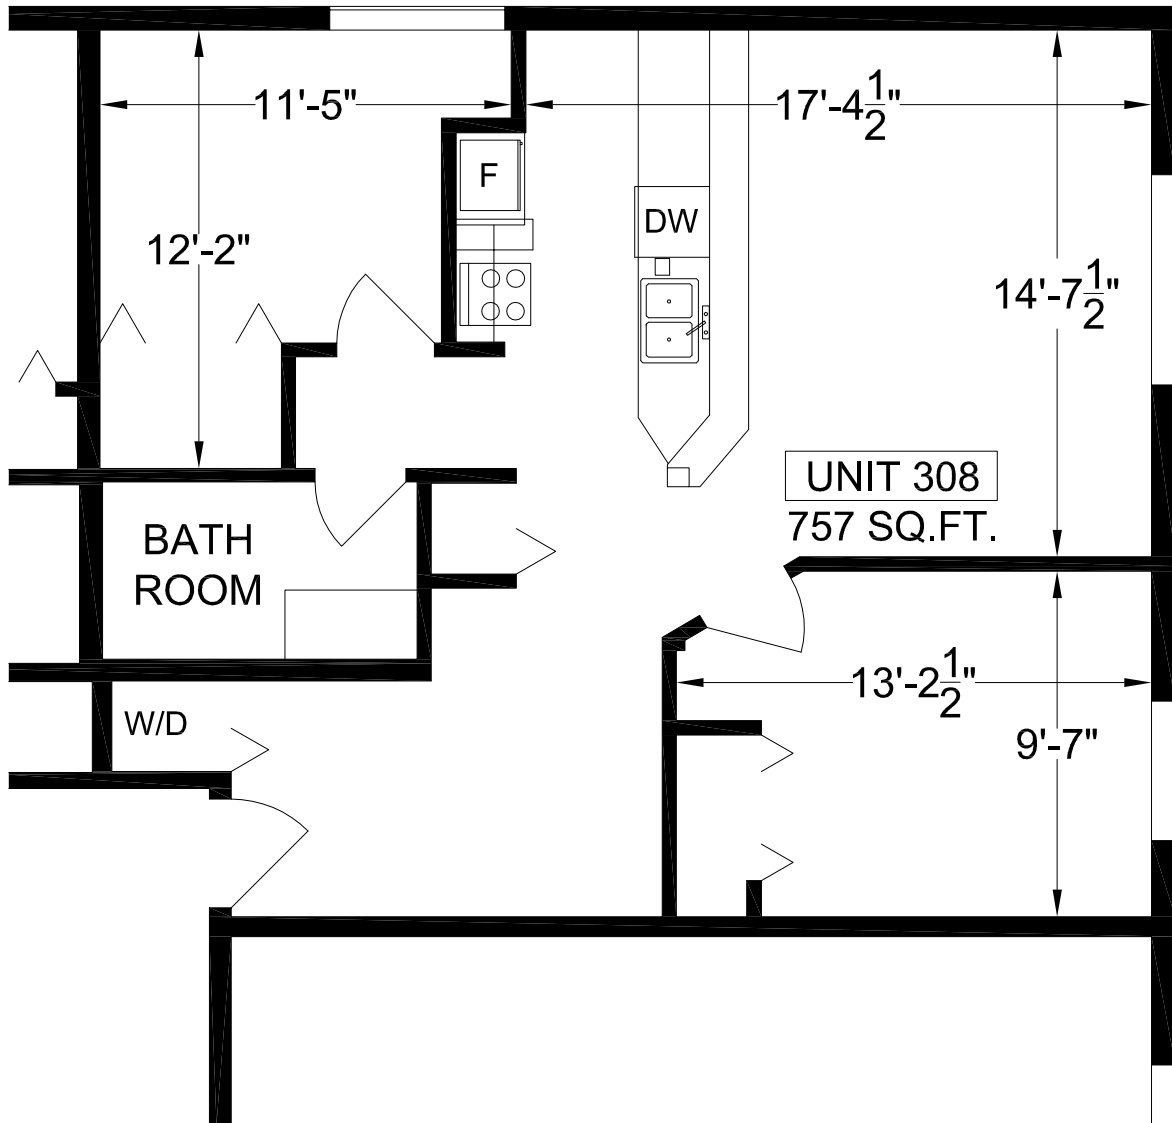

3RD FLOOR
493 BURNSIDE E. ROAD
VICTORIA BC

PREPARED FOR
MIDTOWN MEWS
WAI WING MEW AND
CHEW'S T.V. & STEREO LTD.
493 BURNSIDE RD
VICTORIA BC

M M
EASURE MASTERS
VANCOUVER ISLAND - COMMERCIAL
3034 WESTDOWNE ROAD
VICTORIA BC V8R 5G2
TEL 250 472 2653 FAX 250 472 2683